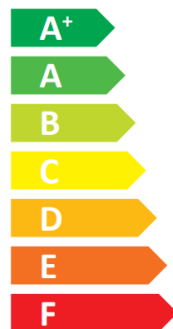

**ENERG**  
енергия · ενεργεια

Y IJA  
IE IA

**IMMERGAS** VICTRIX HYBRID

A<sup>++</sup>

A

Two sound power level icons. The top one shows a house with a speaker icon and the text "52 dB". The bottom one shows a house with a speaker icon and the text "59 dB".

A legend with three colored squares and their corresponding power outputs: a dark blue square for "6 kW", a medium blue square for "6 kW", and a light blue square for "5 kW".